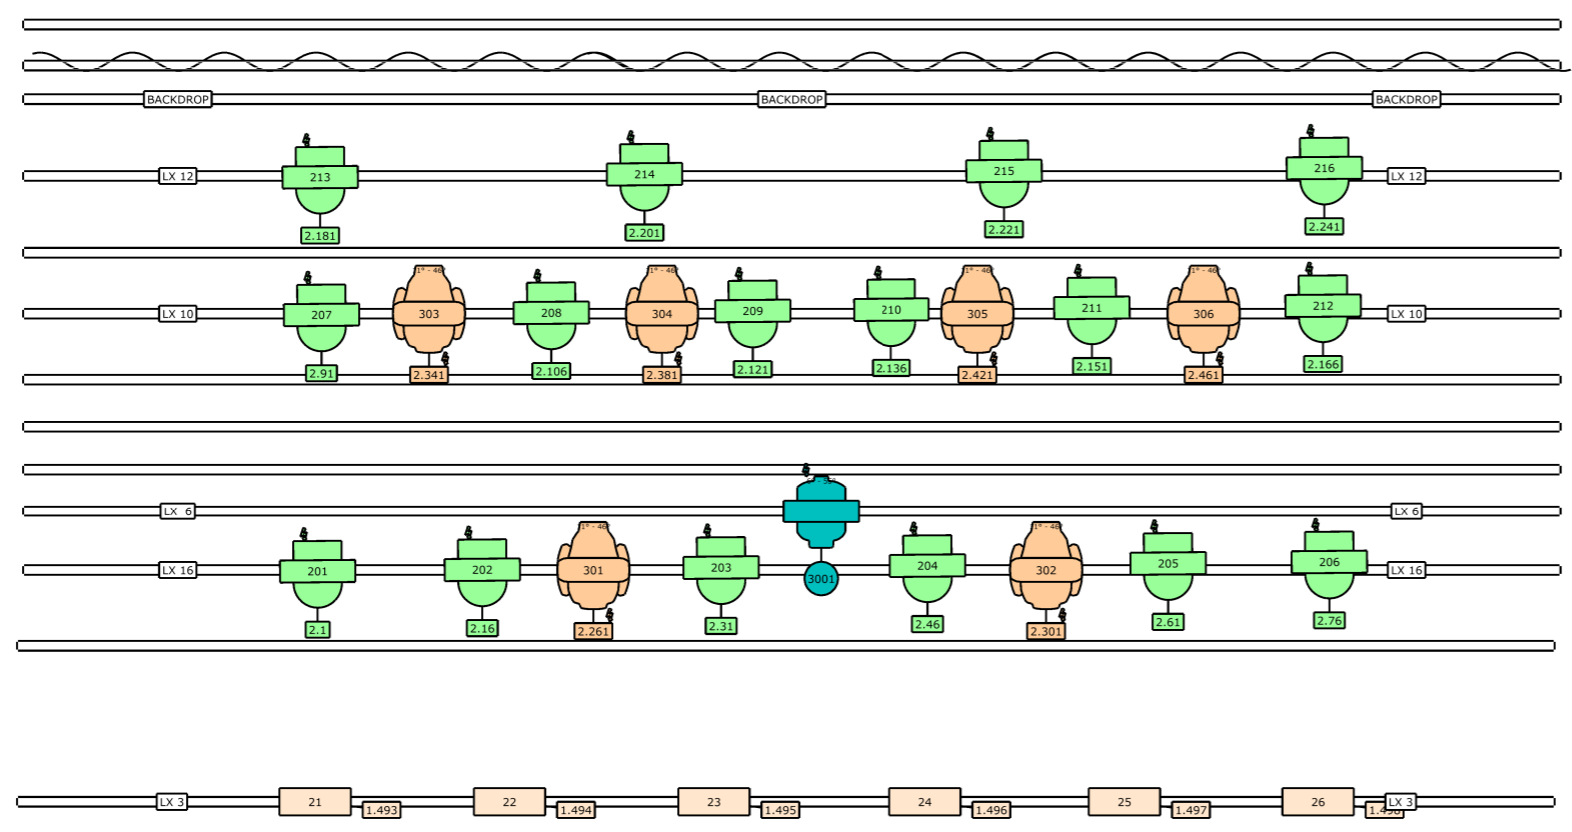

21	Sunrise Blinder 2	LX 3	1.493	1 Ch
22	Sunrise Blinder 2	LX 3	1.494	1 Ch
23	Sunrise Blinder 2	LX 3	1.495	1 Ch
24	Sunrise Blinder 2	LX 3	1.496	1 Ch
25	Sunrise Blinder 2	LX 3	1.497	1 Ch
26	Sunrise Blinder 2	LX 3	1.498	1 Ch
901	MDG Atme 00	Stage Right	1.510	3 Ch
902	Fog	Stage Right		1 Ch
903	DMX Fan	Stage Right	1.509	1 Ch

### **Curtain**

1001	Curtain Open		3.510	1 ch dim
1002	Curtain Close		3.511	1 ch dim
1003	Curtain Speed		3.512	1 ch dim

**House lights can be operated locally**

- Symbol key**
- Diamond 19, Diamond 19CC (16)
  - VersaPar (10)
  - Source Four 14° (8)
  - SunRise 2 (6)
  - MAC Viper Performance (6)
  - Robin 300 LEDWash (6)
  - Astra Profile400 (4)
  - Fan-200 DMX (1)
  - Maverick MK3 Spot (1)
  - ATMe (1)